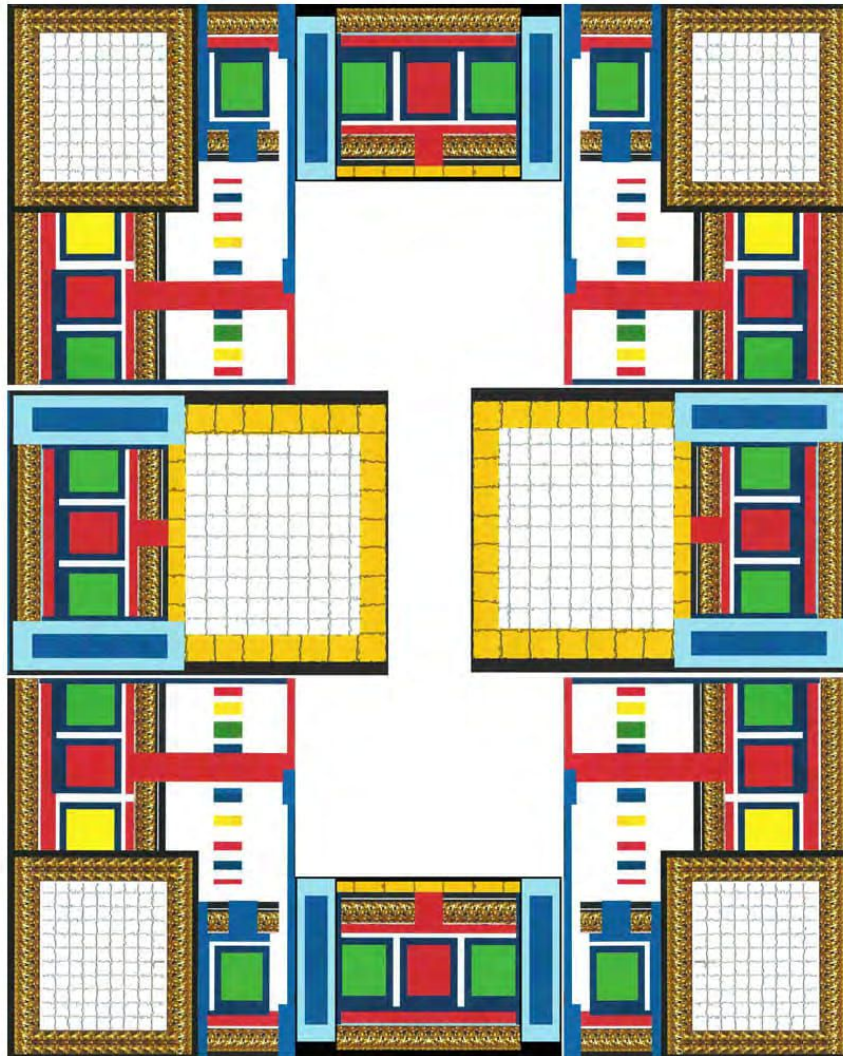

MOST COLORFUL GAMEBOARD

Gameboard measures 22 X slightly less than 28 inches. Trim off excess.